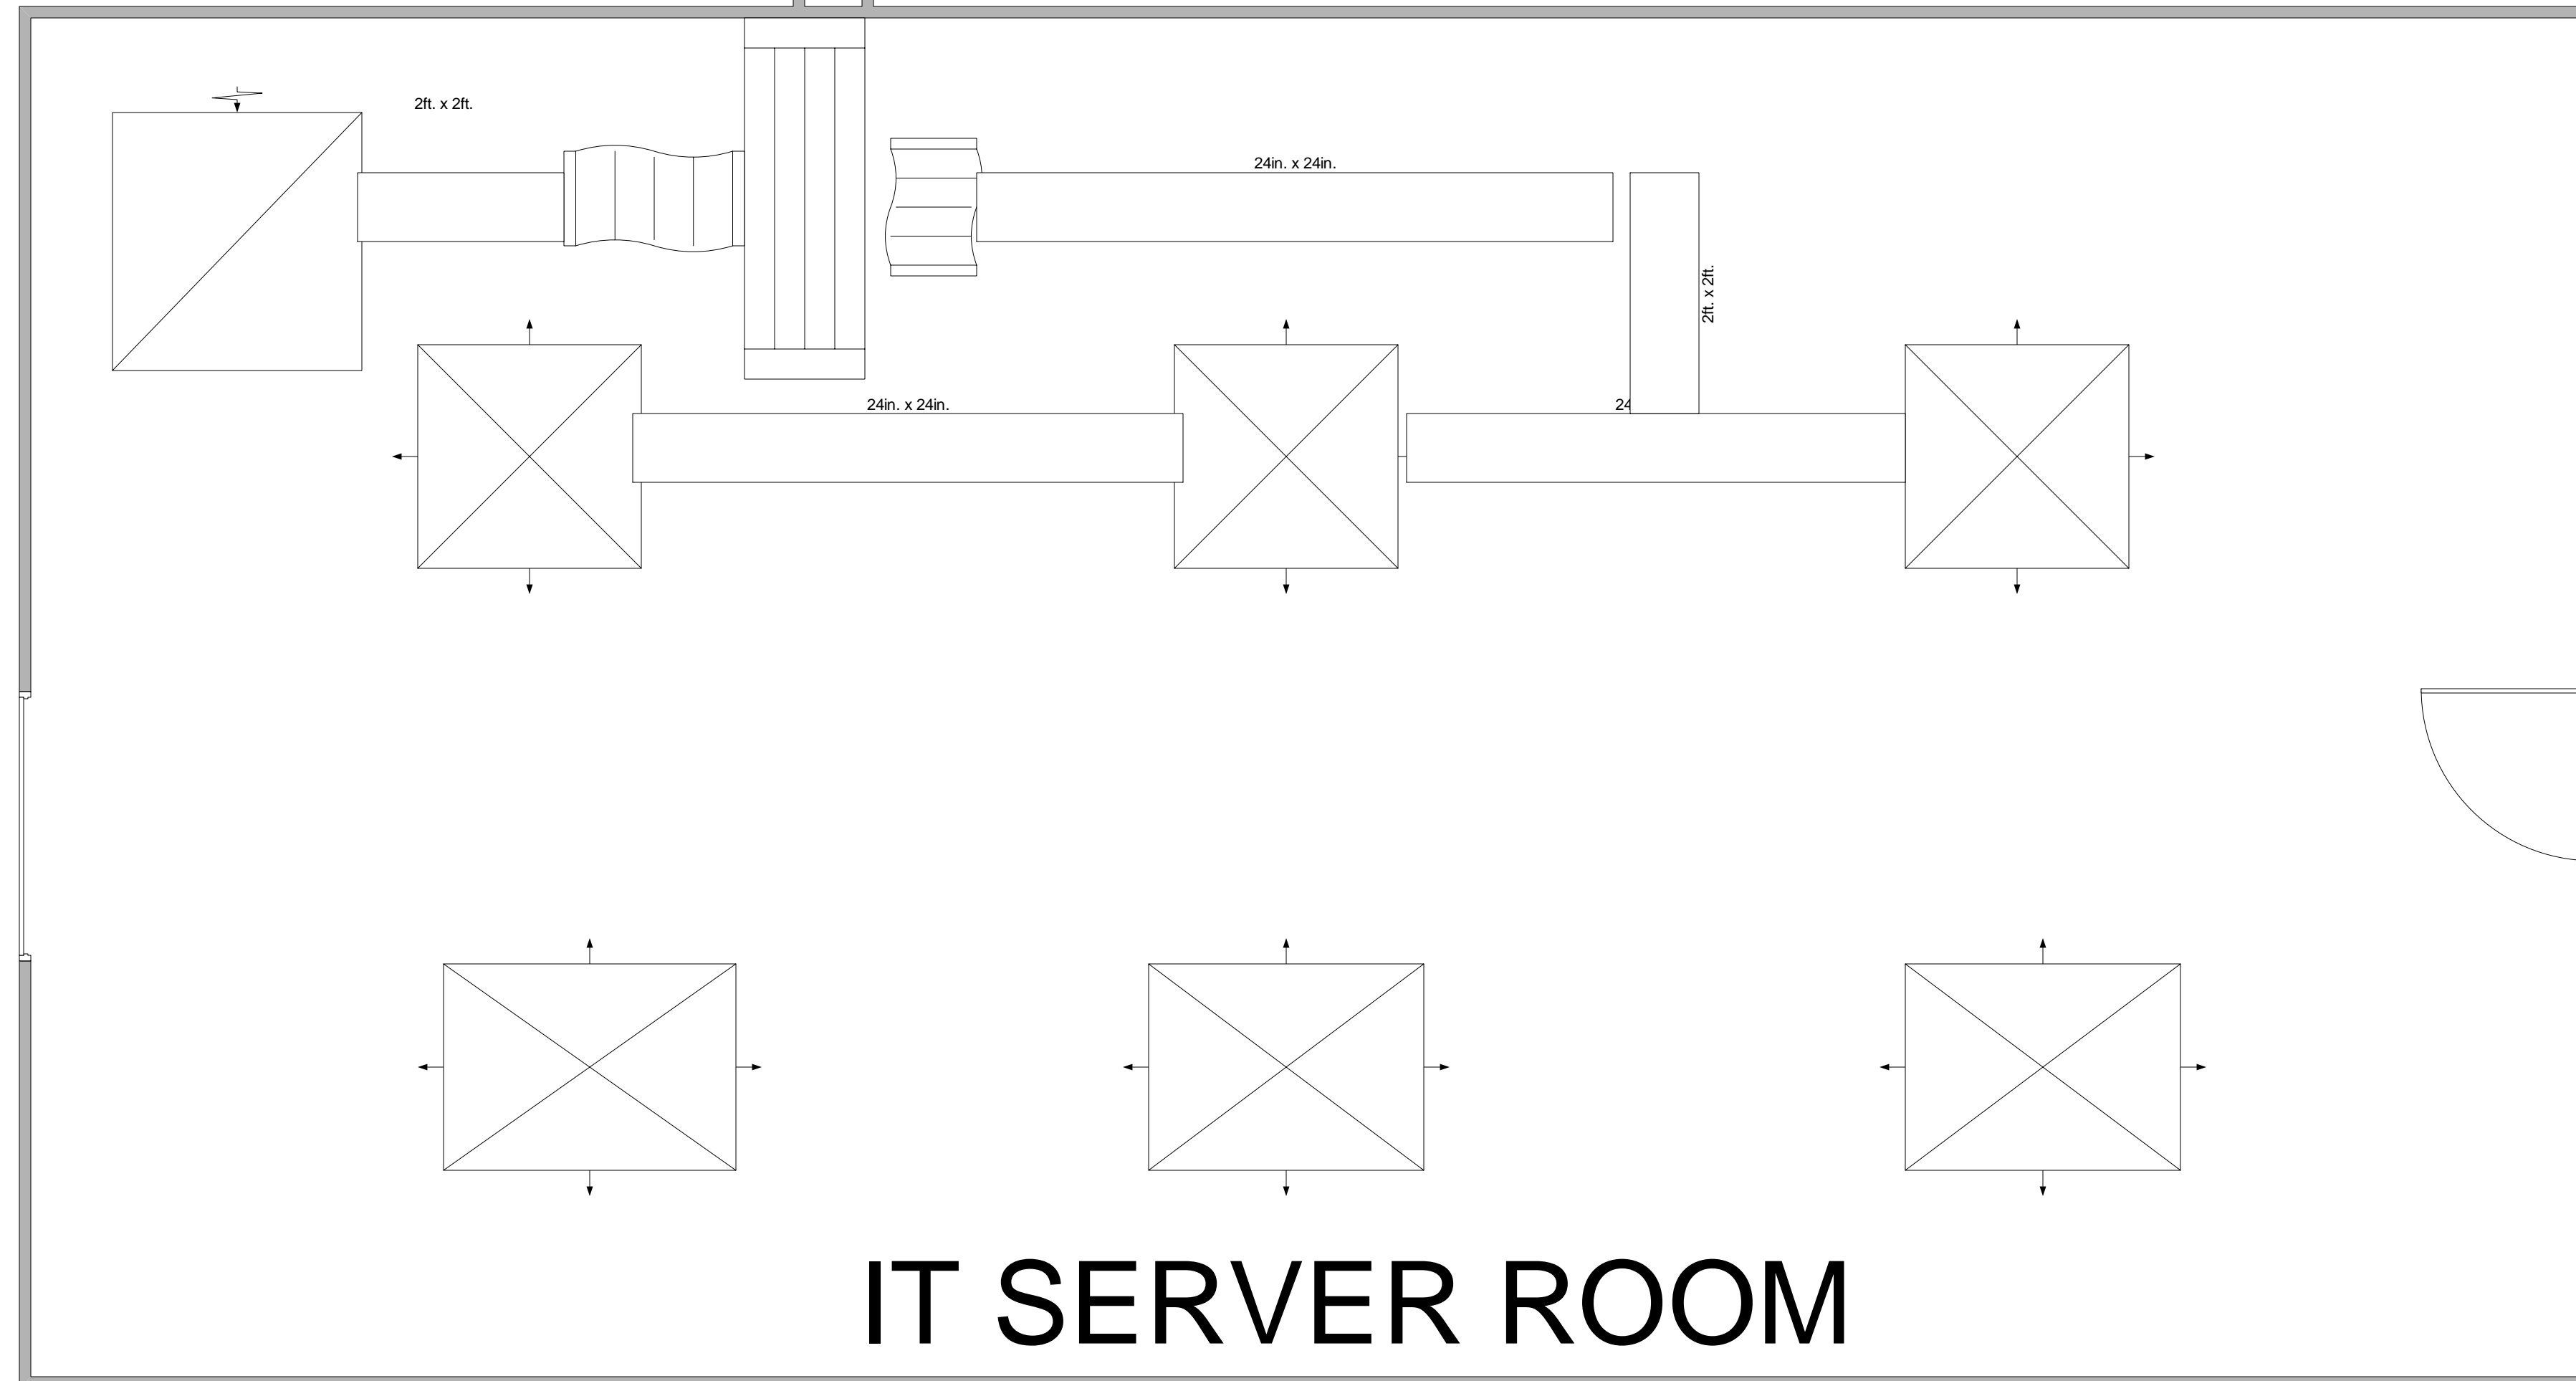

Cooling tower

Chiller

16'

IT SERVER ROOM

30'

NEEDS ITS OWN POWER PANEL FOR THIS ROOM